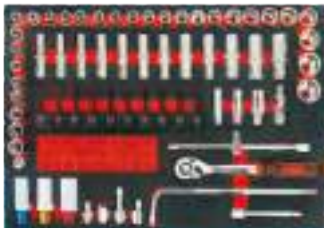

- .1/2 short hex sleeve: 8-9-10-11-12-13-14-15-16-17-18-19-20-21-22-23-24-27-30-32mm 1/2 Long hexagon socket: 10-12-13-14-15-16-17-18-19-21-22-24mm
- .1/2 E type sleeve E10-11-12-14-16-18-20-22-24mm
- .1/2 piece bit black 80mm long winding huge steel: T20-30-40-45-50; MG-8-10-12-16
- .1/2 universal joint 3/8 spark plug sleeve 14mm 1/2 spark plug sleeve 16-21mm 1/2 three-purpose slider
- .1/2 extension rod 5-10 inch 1/2 curved rod 12 inch
- .1/2 ratchet wrench 72-tooth curved handle
- .1/2 color tire sleeve 17-19-21mm
- .1/2 bullet sleeve 8mm shock absorber sleeve 1/2 oil bottom tool M16, H17 change head 1/2*3/8
- .1/2*8mm*30 long bit S2: H5-6-7-8-10; T25-27-30-35-40-45-50; M5-6-8-10; PH3-4 FD6-6.5-8; PZ3-4; Hollow T25-27-30-35-40-45-50