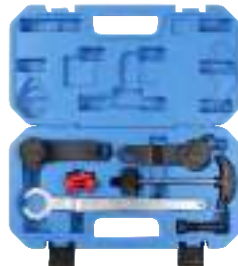

VT01865

6PC Engine Timing Tool Set for VW Skoda Seat 1.0L