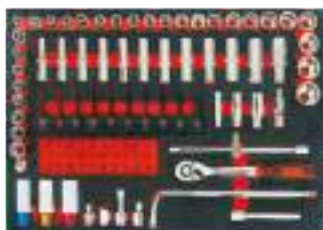

- .1/2 short hex sleeve: 8-9-10-11-12-13-14-15-16-17-18-19-20-21-22-23-24-27-30-32mm
- 1/2 Long hexagon socket: 10-12-13-14-15-16-17-18-19-21-22-24mm
- .1/2 E type sleeve E10-11-12-14-16-18-20-22-24mm
- .1/2 piece bit black 80mm long winding huge steel: T20-30-40-45-50; MG-8-10-12-16
- .1/2 universal joint 3/8 spark plug sleeve 14mm 1/2 spark plug sleeve 16-21mm 1/2 three-purpose slider
- .1/2 extension rod 5-10 inch 1/2 curved rod 12 inch
- .1/2 ratchet wrench 72-tooth curved handle
- .1/2 color tire sleeve 17-19-21mm
- .1/2 bullet sleeve 8mm shock absorber sleeve 1/2 oil bottom tool M16, H17 change head 1/2*3/8
- .1/2*8mm*30 long bit S2: H5-6-7-8-10; T25-27-30-35-40-45-50; M5-6-8-10; PH3-4 FD6-6.5-8; PZ3-4; Hollow T25-27-30-35-40-45-50