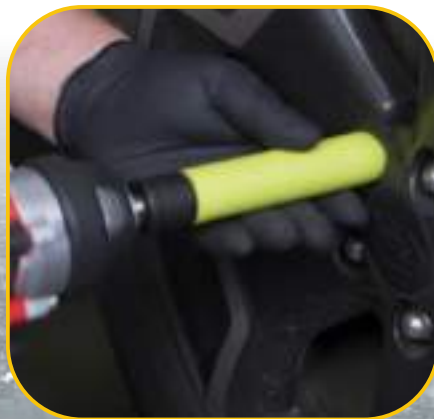

5PC Slide Hammer Gear And
Bearing Puller Set

VT13189

NEW

5PC
1/2"

5PC 1/2\" Wheel Nut Socket Set

VT01033

1:16

1:16 Manual Torque Tire Wrench With 3 Sockets