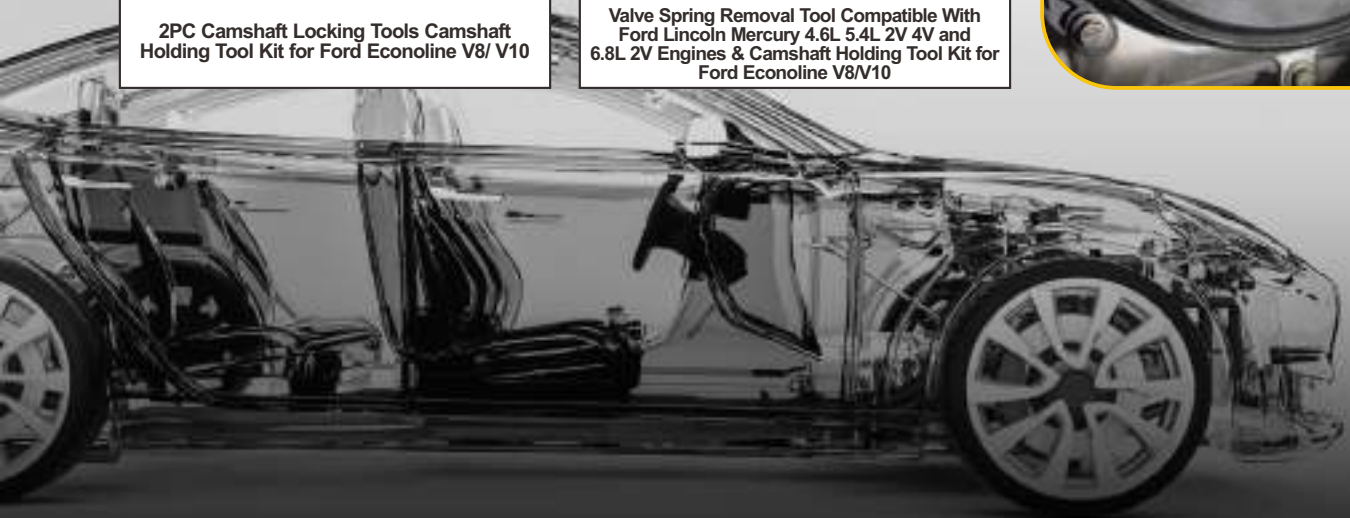

Engine Timing Kit - for Ford 1.5L 3 Cylinder EcoBoost Petrol

Timing Tool Kit - Compatible with
Ford 2.0L EcoBoost

VT01499A

5PC Timing Tool Set for Ford/ Mazda

VT01499B

Engine Timing Tool Set for Ford/ Mazda/ Volvo

Ford 4.6L / 5.4L / 6.8L 3V engine repair
tool combo kit

HOT

NEW