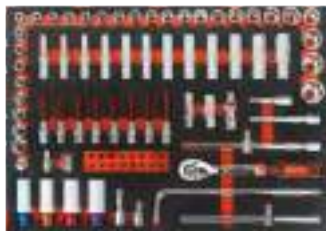

- .1/2 short hexagon socket: 8-9-10-11-12-13-14-15-16-17-18-19-20-21-22-23-24-27-30-32mm
- .1/2 universal joint 1/2 sliding rod 1/2 post 3-5-10 inch 1/2 spark plug socket 16-21mm
- .1/2 ratchet wrench 72-tooth curved handle 1/2 three-purpose sliding head
- .1/2E type sleeve E10-11-12-14-16-18-20-22-24mm
- .1/2 long hexagon socket: 10-12-13-14-15-16-17-18-19-21-22-24mm
- .1/2 press-fit sleeve 100mm long S2: T30-40-45-50; M6-8-10-12
- .1/2 color tire sleeve 17-19-21-22mm
- .1/2 curved rod 12 inch 1/2 elastic sleeve 8mm
- .1/2 oil bottom tool M16, H17 change head 1/2*3/8 shock absorber sleeve
- .1/2*8mm*30mm long bit S2: T40-45-50-55-60; H8-10-12-14; PH3-4
- FD8-10-12; PZ3-4